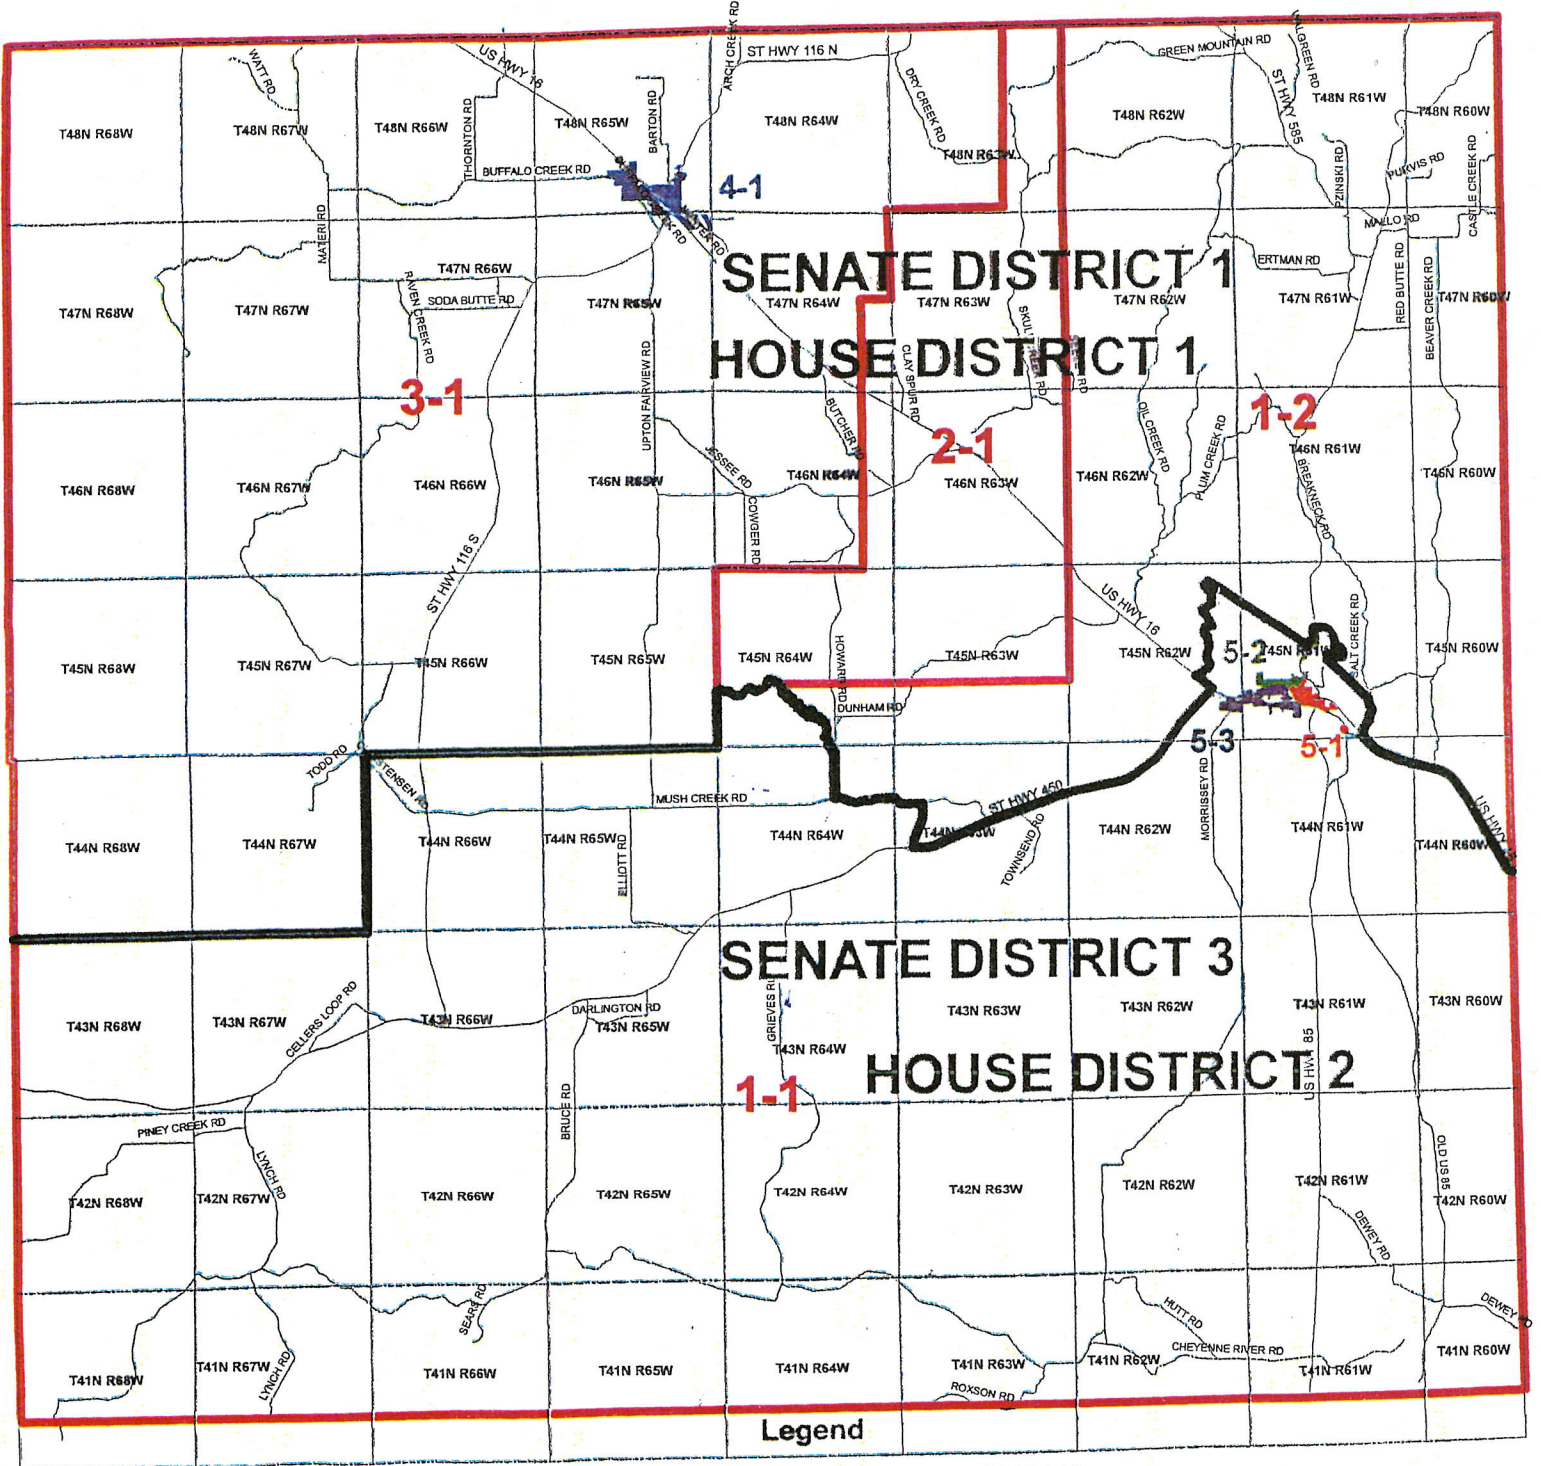

Weston County, Wyoming

Map #3 Legislative Redistricting

House and Senate Boundaries

Legend

-  House_Senate_District_Line
-  Newcastle_Outside_1-1
-  Newcastle_Outside_1-2
-  Osage_Area_2-1
-  Upton_Outside_3-1
-  Upton_4-1
-  Newcastle_5-1
-  Newcastle_5-2
-  Newcastle_5-3